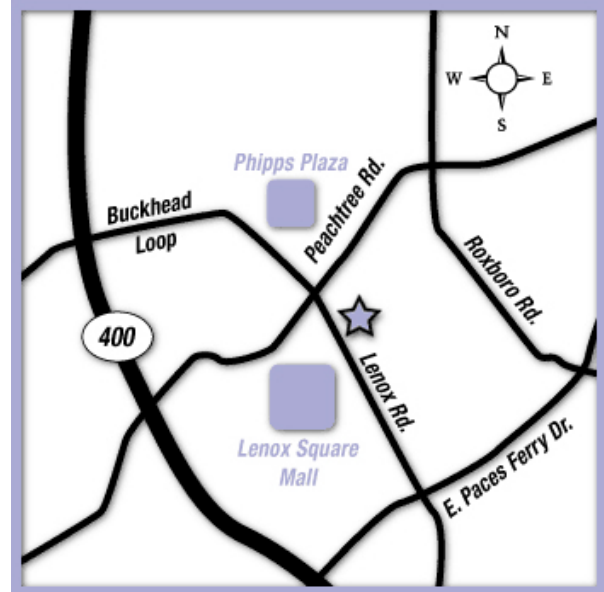

Atlanta Metro Area

Street Level Area

Directions

Downtown Atlanta Northbound (from I-20 or I-85/75):

- Take I-85 North to GA 400
- Take Exit 2 (Lenox Road) and turn right
- Follow Lenox Rd over the ramp to Peachtree Road (as you go over the ramp, Phipps Plaza will be on your left)
- Turn left onto Peachtree Rd
- IMMEDIATELY get into the lane furthest to your right.
- Go ~20 yards and turn right into the circular entrance for Pinnacle/Two Live Oak center.
- Park in 1st parking garage on your right.

GA 400 Southbound:

- Take GA-400 South and take exit 2
- Turn left at the end of the ramp (Lenox Road)
- Follow Lenox Road over the ramp to Peachtree Road (as you go over the ramp, Phipps Plaza will be on your left)
- Turn left onto Peachtree Rd.
- IMMEDIATELY get into the lane furthest to your right.
- Go ~20 yards and turn right into the circular entrance for Pinnacle/Two Live Oak center.
- Park in 1st parking garage on your right.

Parking

Two Live Oak parking garage may be accessed from Peachtree Rd, Oak Valley Rd, or Lenox Rd.

Contact Us:

Address:

3445 Peachtree Rd, Suite 500
Atlanta, GA 30326

Ph: 404-266-9171

Fax: 404-364-3134

www.mclain-merritt.com