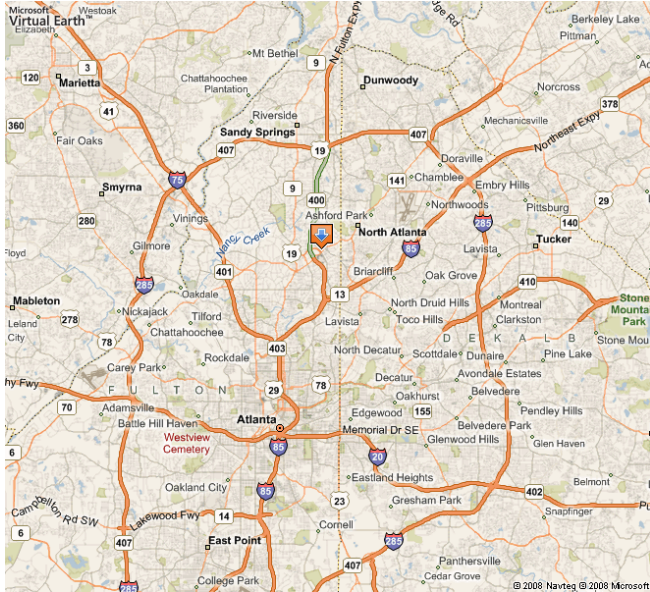

Atlanta Metro Area

Street Level Area

Directions

Downtown Atlanta Northbound (from I-20 or I-85/75):

- Take I-85 North to GA 400
- Take Exit 2 (Lenox Road) and turn right
- Follow Lenox Rd over the ramp to Peachtree Road (as you go over the ramp, Phipps Plaza will be on your left)
- Turn left onto Peachtree Rd
- IMMEDIATELY get into the lane furthest to your right.
- Go ~20 yards and turn right into the circular entrance for Pinnacle/Two Live Oak center.
- Park in 1st parking garage on your right.

GA 400 Southbound:

- Take GA-400 South and take exit 2
- Turn left at the end of the ramp (Lenox Road)
- Follow Lenox Road over the ramp to Peachtree Road (as you go over the ramp, Phipps Plaza will be on your left)
- Turn left onto Peachtree Rd.
- IMMEDIATELY get into the lane furthest to your right.
- Go ~20 yards and turn right into the circular entrance for Pinnacle/Two Live Oak center.
- Park in 1st parking garage on your right.

Parking

Two Live Oak parking garage may be accessed from Peachtree Rd, Oak Valley Rd, or Lenox Rd.

Contact Us:

Address:

3445 Peachtree Rd, Suite 500
Atlanta, GA 30326

Ph: 404-266-9171

Fax: 404-364-3134

www.mclain-merritt.com