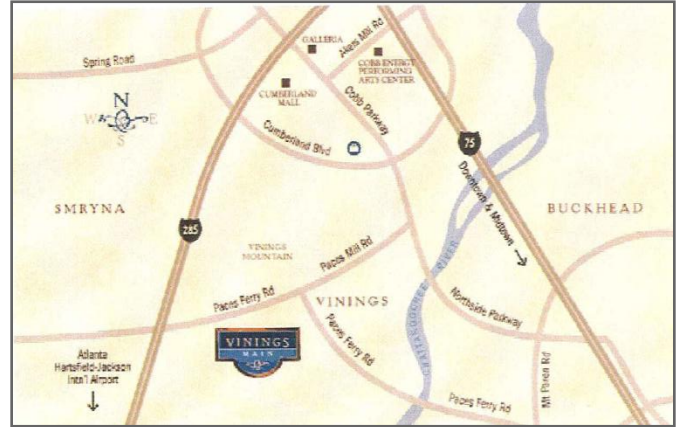

Atlanta Metro Area

Street Level Area

Directions

Parking

Downtown Atlanta Northbound:

- Take I-75 North to the Mt. Paran exit
- Turn left and stay on Mt. Paran until you arrive at Paces Ferry Road
- Turn right on Paces Ferry.
- Go approximately 1.8 miles.
- At the light, turn left and pass Vinings Jubilee.
- Vinings Main will be ahead on your left.

From I-285:

- Take I-285 for the Paces Ferry Road/Vinings exit (exit 18).
- When you exit, turn onto Paces Ferry Road travelling east toward Home Depot.
- Stay on Paces Ferry for approximately 1 mile.
- Vinings Main will be on your right.