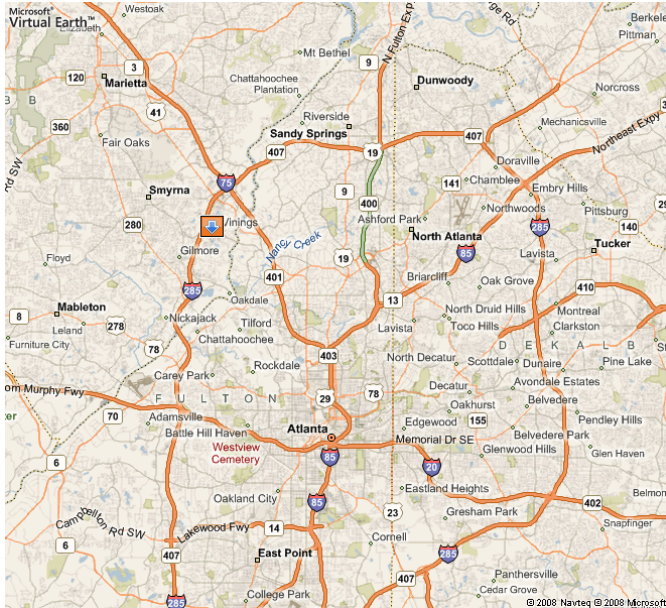

Atlanta Metro Area

Street Level Area

Directions

Parking

Downtown Atlanta Northbound:

- Take I-75 North to the Mt. Paran exit
- Turn left and stay on Mt. Paran until you arrive at Paces Ferry Road
- Turn right on Paces Ferry.
- Go approximately 1.8 miles.
- At the light, turn left and pass Vinings Jubilee.
- Vinings Main will be ahead on your left.

From I-285:

- Take I-285 for the Paces Ferry Road/Vinings exit (exit 18).
- When you exit, turn onto Paces Ferry Road travelling east toward Home Depot.
- Stay on Paces Ferry for approximately 1 mile.
- Vinings Main will be on your right.